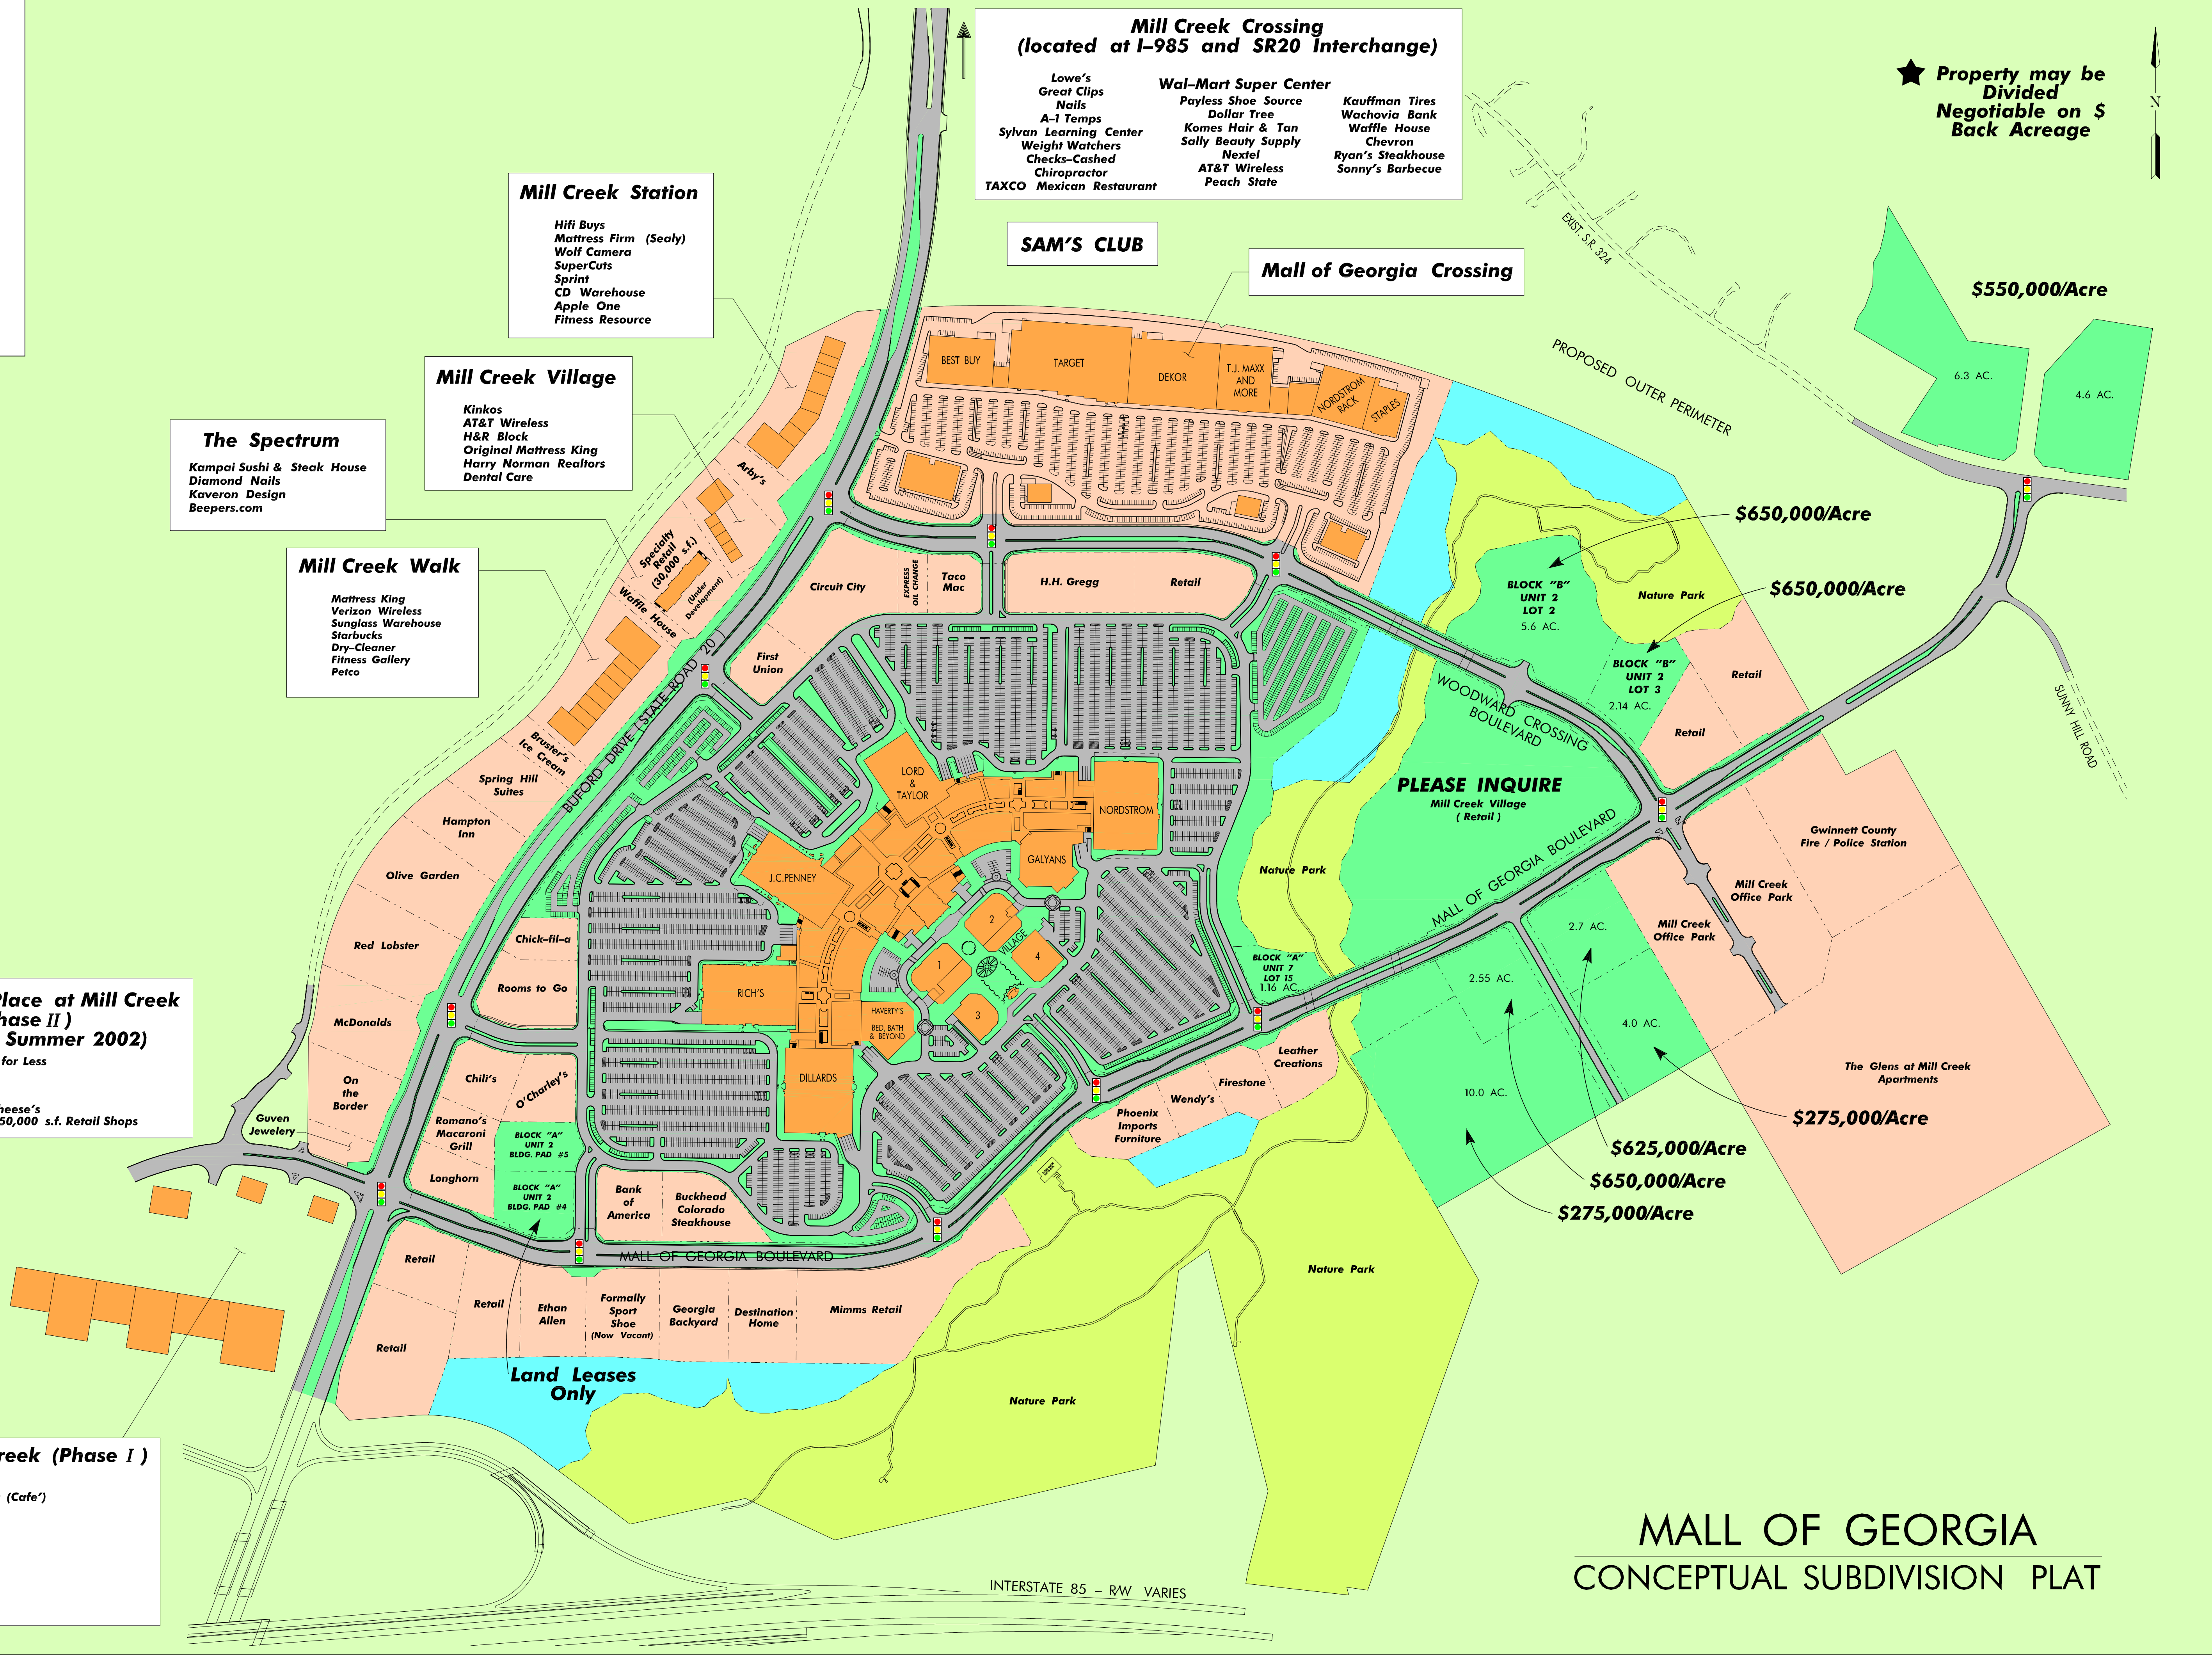

- NATURE PARK
- DETENTION AREAS
- COMMITTED SITES
- AVAILABLE SITES
- TRAFFIC SIGNAL

**Mill Creek Crossing**  
(located at I-985 and SR20 Interchange)

Lowe's Great Clips Nails A-1 Temps Sylvan Learning Center Weight Watchers Checks-Cashed Chiropractor TAXCO Mexican Restaurant	<b>Wal-Mart Super Center</b> Payless Shoe Source Dollar Tree Kames Hair & Tan Sally Beauty Supply Nextel AT&T Wireless Peach State	Kauffman Tires Wachovia Bank Waffle House Chevron Ryan's Steakhouse Sonny's Barbecue
---	---	---

**SAM'S CLUB**

**Mall of Georgia Crossing**

**The Spectrum**

- Kampai Sushi & Steak House
- Diamond Nails
- Kaveron Design
- Beepers.com

**Mill Creek Village**

- Kinkos
- AT&T Wireless
- H&R Block
- Original Matress King
- Harry Norman Realtors
- Dental Care

**Mill Creek Walk**

- Matress King
- Verizon Wireless
- Sunglass Warehouse
- Starbucks
- Dry-Cleaner
- Fitness Gallery
- Petco

**The Market Place at Mill Creek (Phase II)**  
(Opening Summer 2002)

- Ross Dress for Less
- Marshalls
- Cost Plus
- DSW
- Chuck E. Cheese's
- Additional 50,000 s.f. Retail Shops

**The Market Place at Mill Creek (Phase I)**

- Toys-R-Us
- Borders Book & Music (Cafe')
- Office Max
- Linens & Things
- Pet Smart
- Michaels
- TGI Fridays
- Burger King
- Pier One Imports
- Jared Jewelers